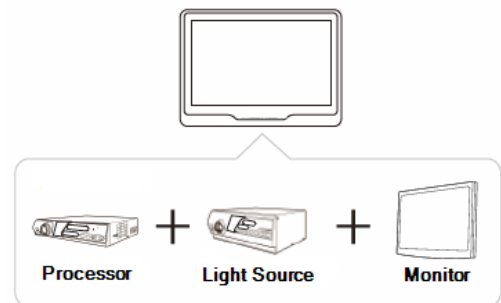

## 10.1" Video Endoscope Image Processor

**REF.: 814.4000**

high resolution TFT screen 1280x800  
touchscreen allows operating with gloves  
170° angle of view  
high transmission contrast 800:1  
SD card included (64 GB)

*The all-in-one solution with innovative design:  
**no external light source needed!***

Detachable rechargeable battery supporting 4 hours working

Intelligent split screen display, more efficient

Detachable SD card

HDMI+BNC output

*combinable with following flexible endoscopes*

*(optional available: adjustable stand for two endoscopes)*